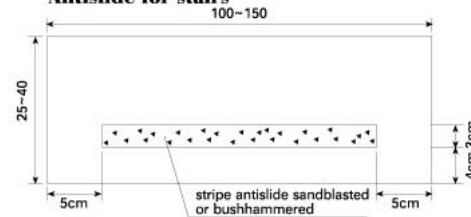

Antislide for stairs