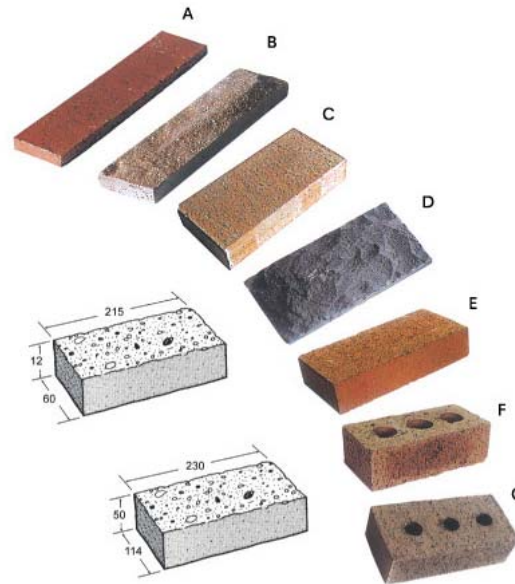

Brick

Id	Type	Specification (cm)	Pcs/ Pallet	Pallets/ Container
A	Thin Brick	215x60x12	5120	10
B	Rock-face Thin Brick	215x60x8~25	4080	10
C	Paving Brick	230x114x50	416	20
D	Rock-face Block (Landscape product)	230x114x20~45	700	10
E	Facing Brick (Chinese style)	230x110x60	384	20
F	Facing Brick (Australian style)	230x110x75	352	20
		230x70x75	616	20
G	Facing Brick (Korean style)	230x110x75	352	20
		230x70x75	616	20