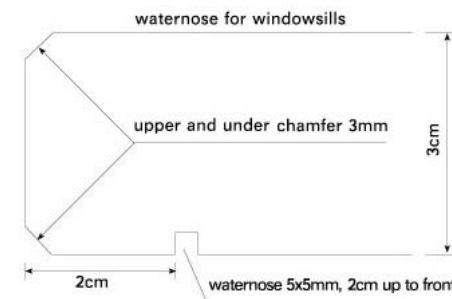

Antislide for stairs